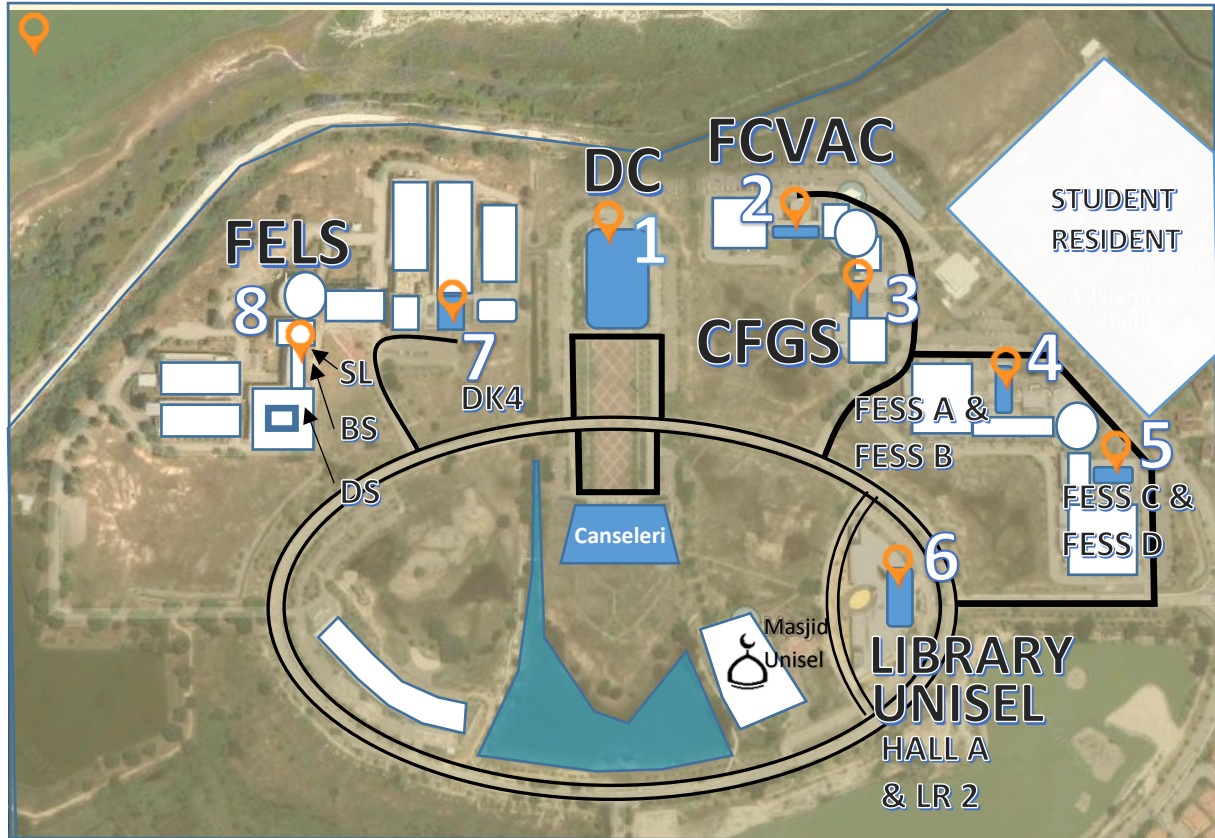

PELAN LOKASI PEPERIKSAAN

PIN NO.	NAME	LOCATION ADDRESS
1	DC	UNISEL, CHANCELLOR HALL
	DC A	UNISEL, ON STAGE, CHANCELLOR HALL
2	FCVAC	LECTURE ROOM 5,6,7,8 & 9, GROUND FLOOR (RIGHT WING), FACULTY OF COMMUNICATION, VISUAL ART AND COMPUTING
3	CFGS	LECTURE ROOM TR1, MR3, MR4, GROUND FLOOR (LEFT WING), CENTRE FOR FOUNDATION AND GENERAL STUDIES
4	FPSS A	LECTURE HALL B, LECTURE ROOM 12, GROUND FLOOR (RIGHT WING), FACULTY OF EDUCATION AND SOCIAL SCIENCES
	FPSS B	UNGKU OMAR HALL, GROUND FLOOR (RIGHT WING), FACULTY OF EDUCATION AND SOCIAL SCIENCES
5	FPSS C	LECTURE HALL C, LECTURE ROOM 25 & LECTURE HALL D, GROUND FLOOR (LEFT WING), FACULTY OF EDUCATION AND SOCIAL SCIENCES
	FPSS D	UNGKU AZIZ LECTURE HALL, GROUND FLOOR (LEFT WING), FACULTY OF EDUCATION AND SOCIAL SCIENCES
6	HALL A	OPEN AREA, SECOND FLOOR, LIBRARY
7	DK4 FELS	AL-KAWARIZMI LECTURE HALL, FIRST FLOOR (BLOCK A, LEFT WING), FACULTY OF ENGINEERING AND LIFE SCIENCES (FELS)
8	BS FELS	IBNU SINA SEMINAR ROOM, FIRST FLOOR (BLOCK B, RIGHT WING), FACULTY OF ENGINEERING AND LIFE SCIENCES (FELS)
	SL FELS	STUDENT LOUNGE, DRAWING STUDIO, GROUND FLOOR (BLOCK B, RIGHT WING), FACULTY OF ENGINEERING AND LIFE SCIENCES (FELS)
	DS FELS	DRAWING STUDIO, GROUND FLOOR (BLOCK B, RIGHT WING), FACULTY OF ENGINEERING AND LIFE SCIENCES (FELS)